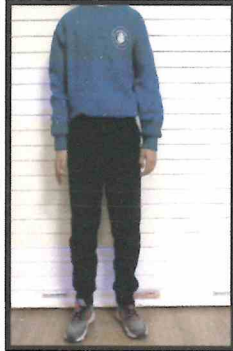

Physical Education Kit

PE kit for boys and girls is as follows:

White t-shirt with school logo/ White T-Shirt

Plain black/dark grey tracksuit bottoms or plain black/dark grey leggings

School jumper/school hoodie

Trainers

On their PE day, pupils will attend school in their PE kit, unless notified otherwise.

Our school promotes a smart appearance and pride in school identity, which can be shown through our school uniform.

Thank you for your co-operation in this matter.

Yours faithfully

Handwritten signature of Miss R Moulden.

Miss R Moulden
Headteacher